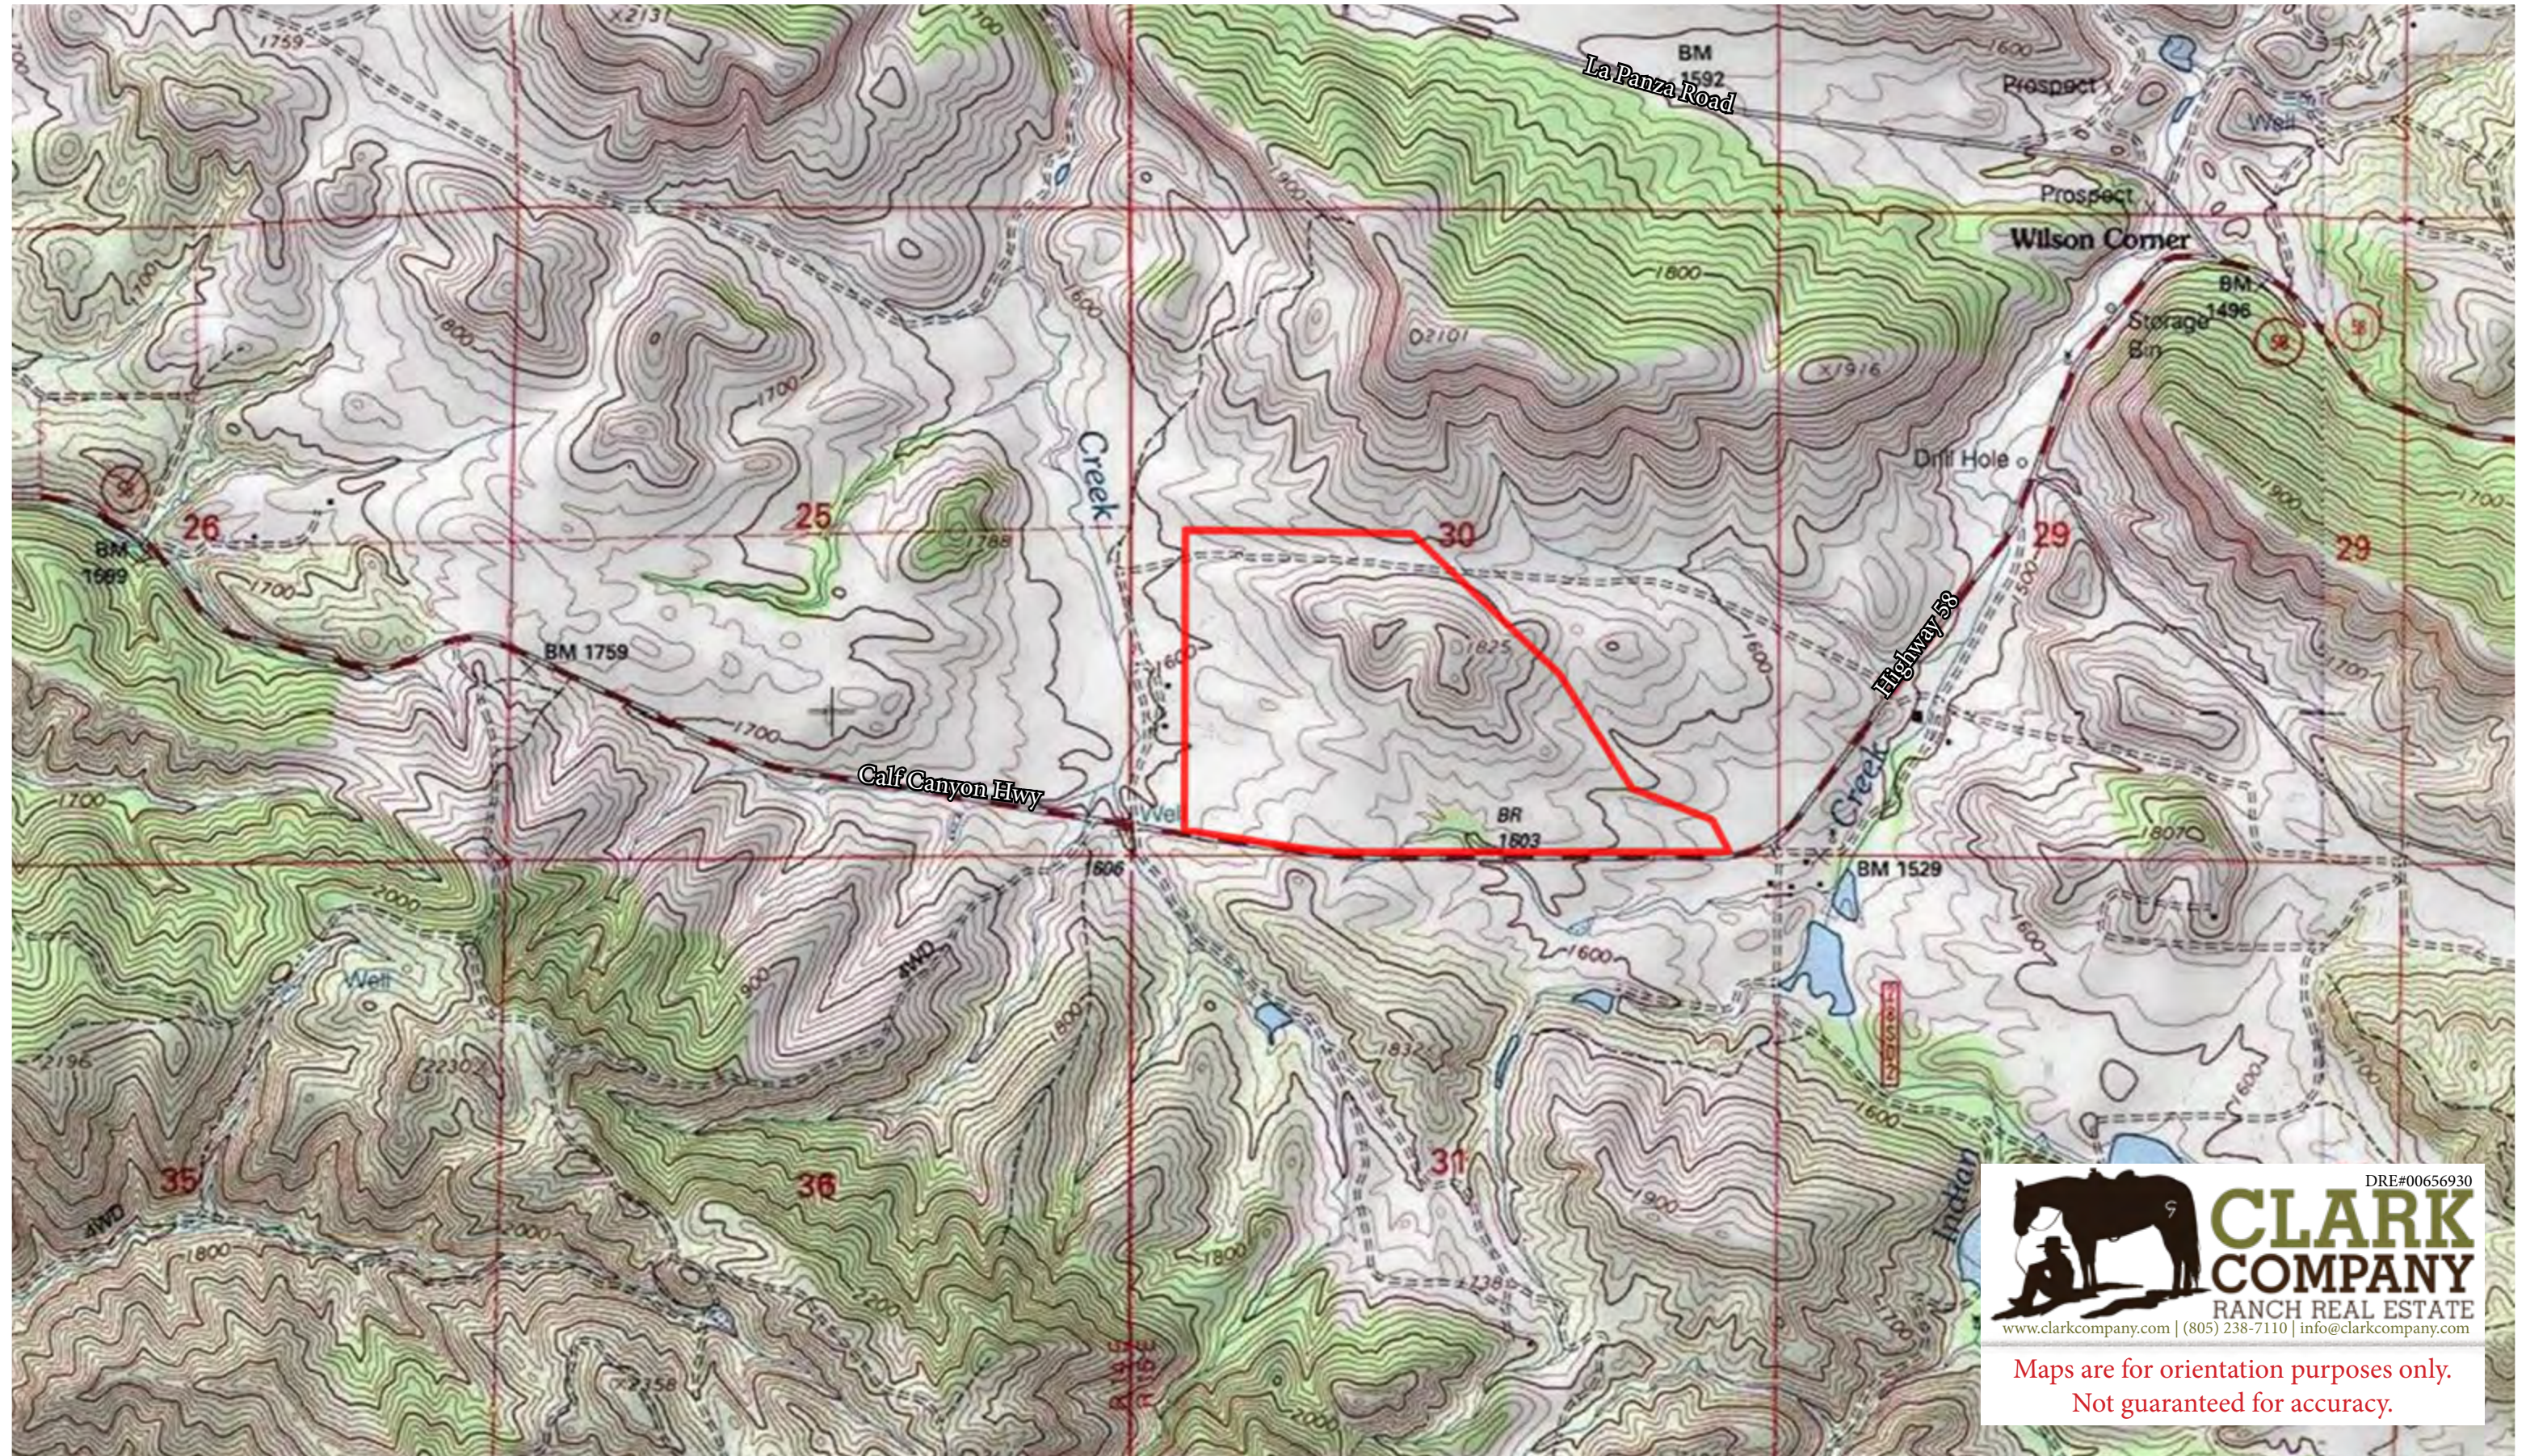

WATERS CALF CANYON

~ RANCH ~

970 Calf Canyon Highway | Creston, California 93432

DRE#00656930

CLARK
COMPANY
RANCH REAL ESTATE

www.clarkcompany.com | (805) 238-7110 | info@clarkcompany.com

Maps are for orientation purposes only.
Not guaranteed for accuracy.